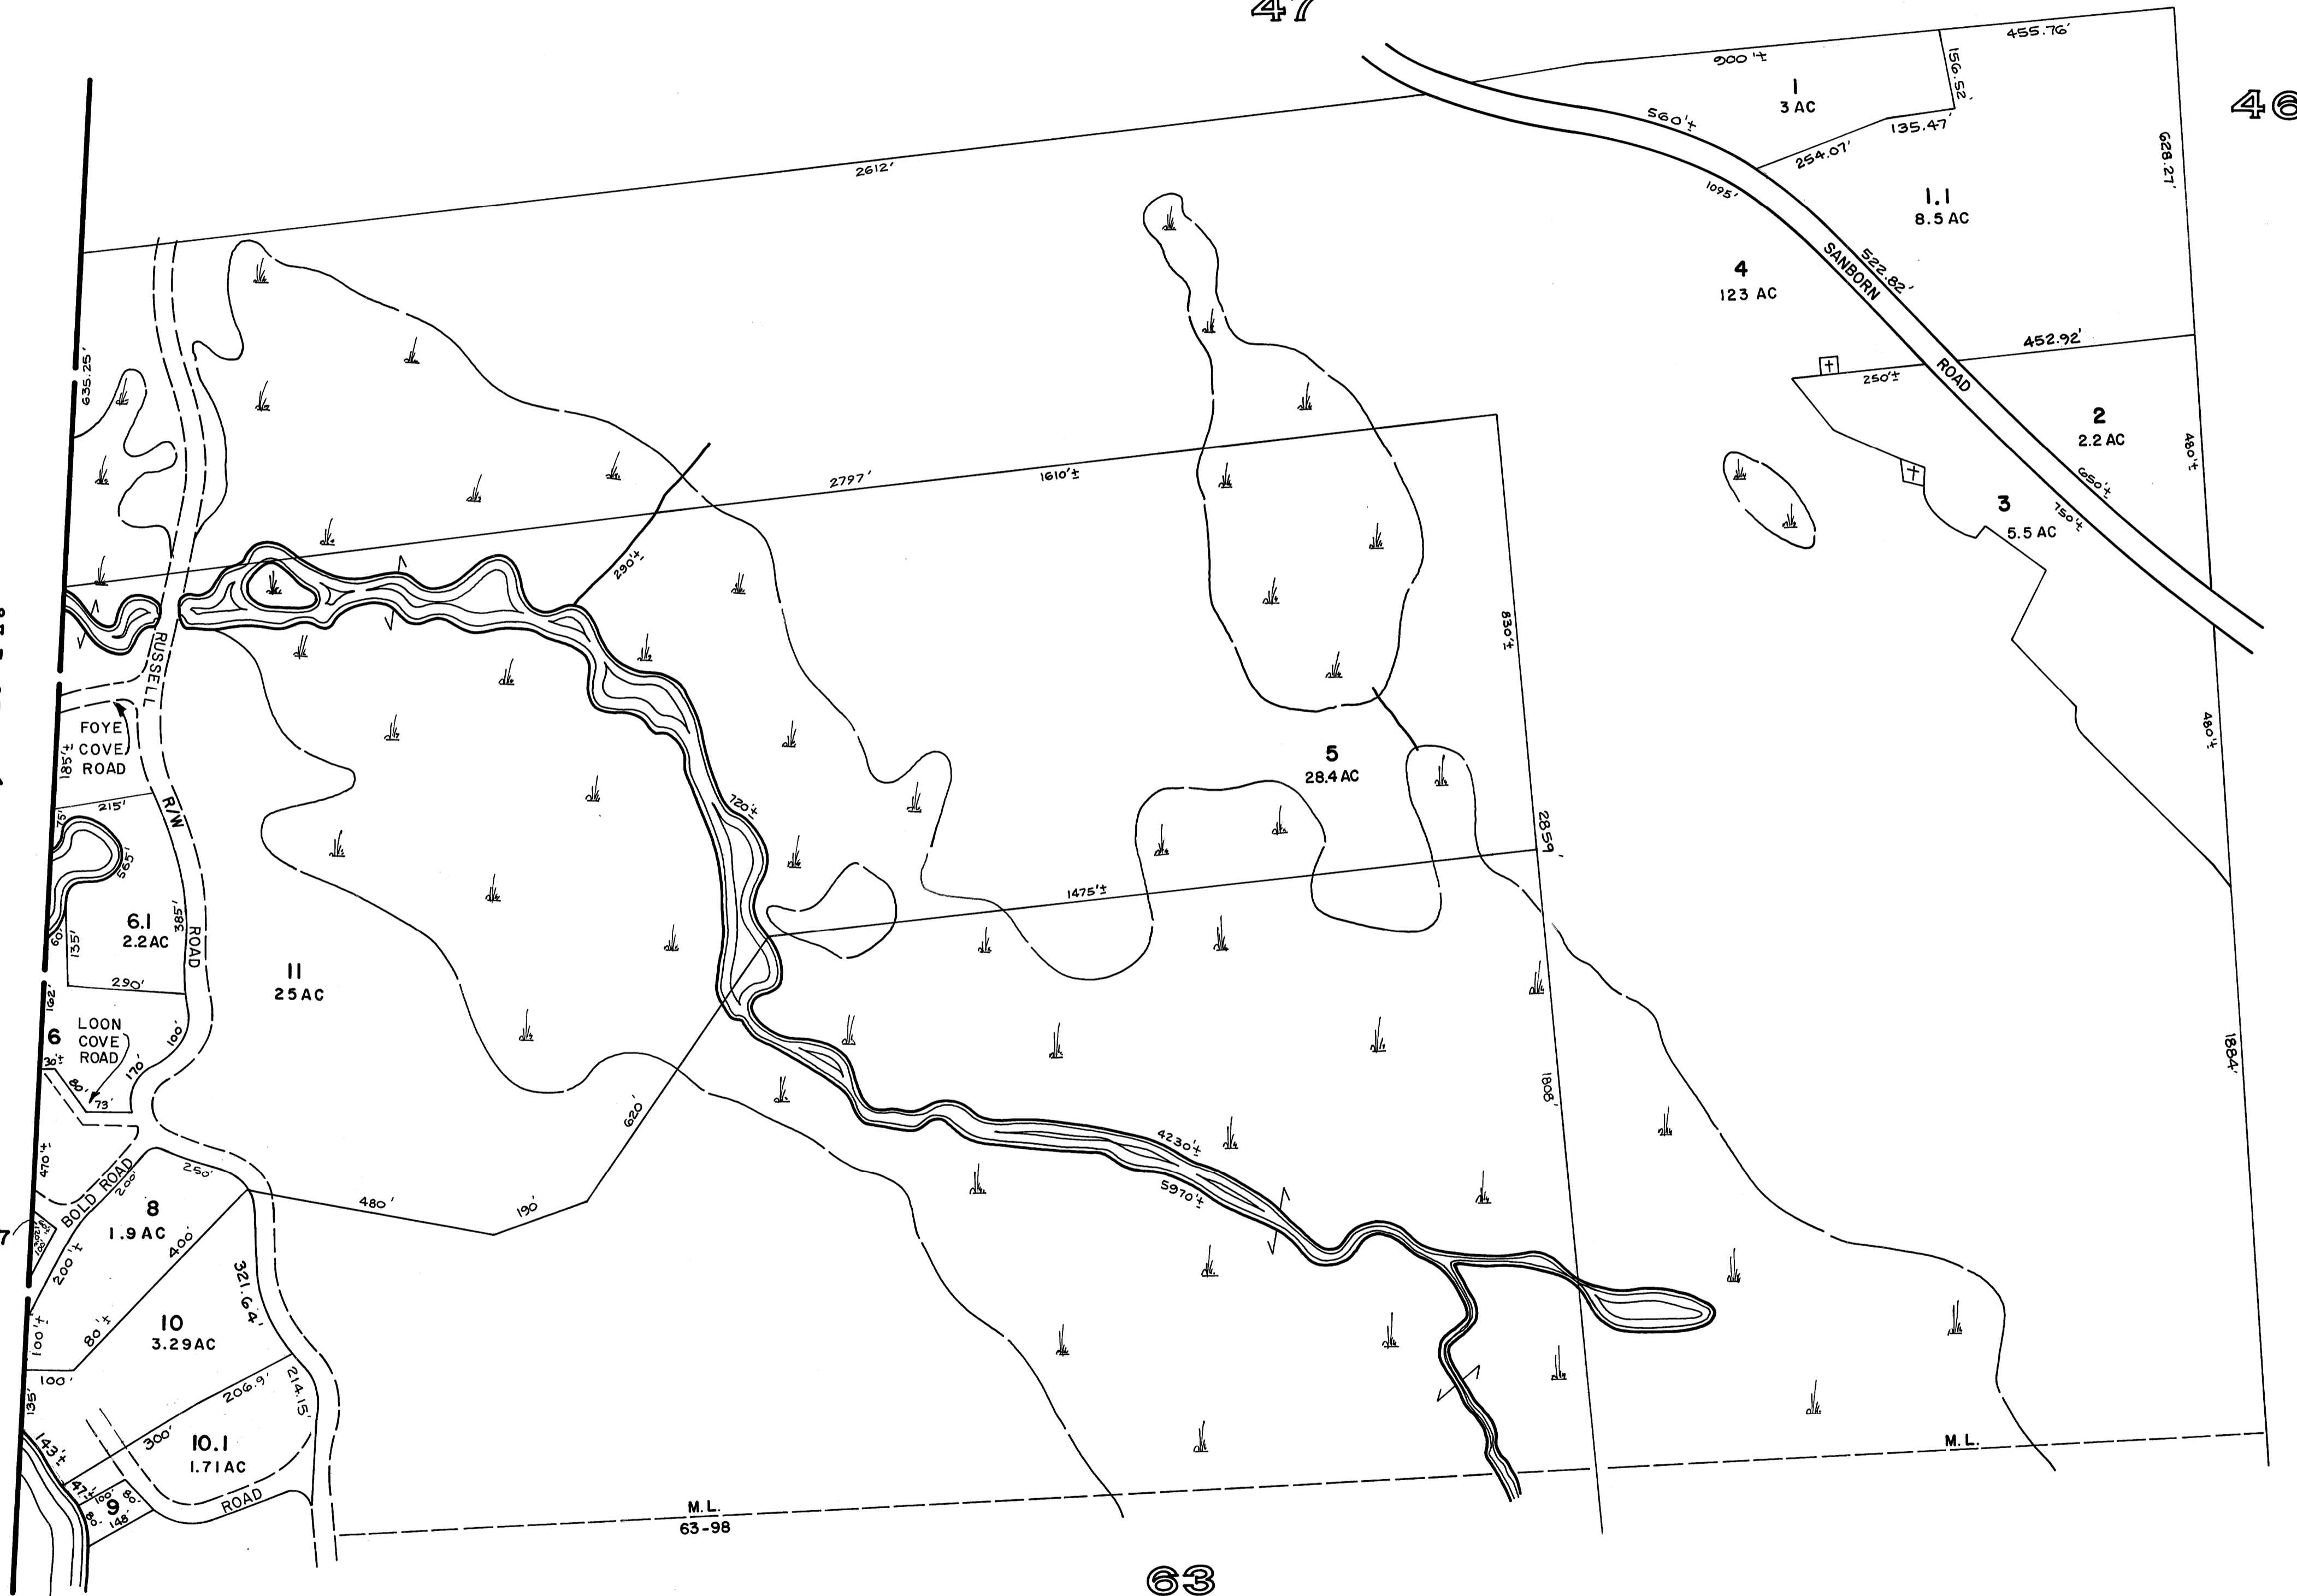

WAKEFIELD, N. H.

FOR ASSESSMENT PURPOSES ONLY
NOT FOR PROPERTY CONVEYANCES

PREPARED BY PHOTOGRAMMETRIC METHODS BY
JOHN E. O'DONNELL & ASSOCIATES
AUBURN, MAINE
1977

LEGEND
ADJACENT SHEET NO. 12
COMMON OWNERSHIP OR
DEVELOPMENT LOT NO. 2
SCALED DIMENSION ±

PROPERTY MAP
NEWFIELD
MAINE

SCALE IN FEET
0 200 400

48