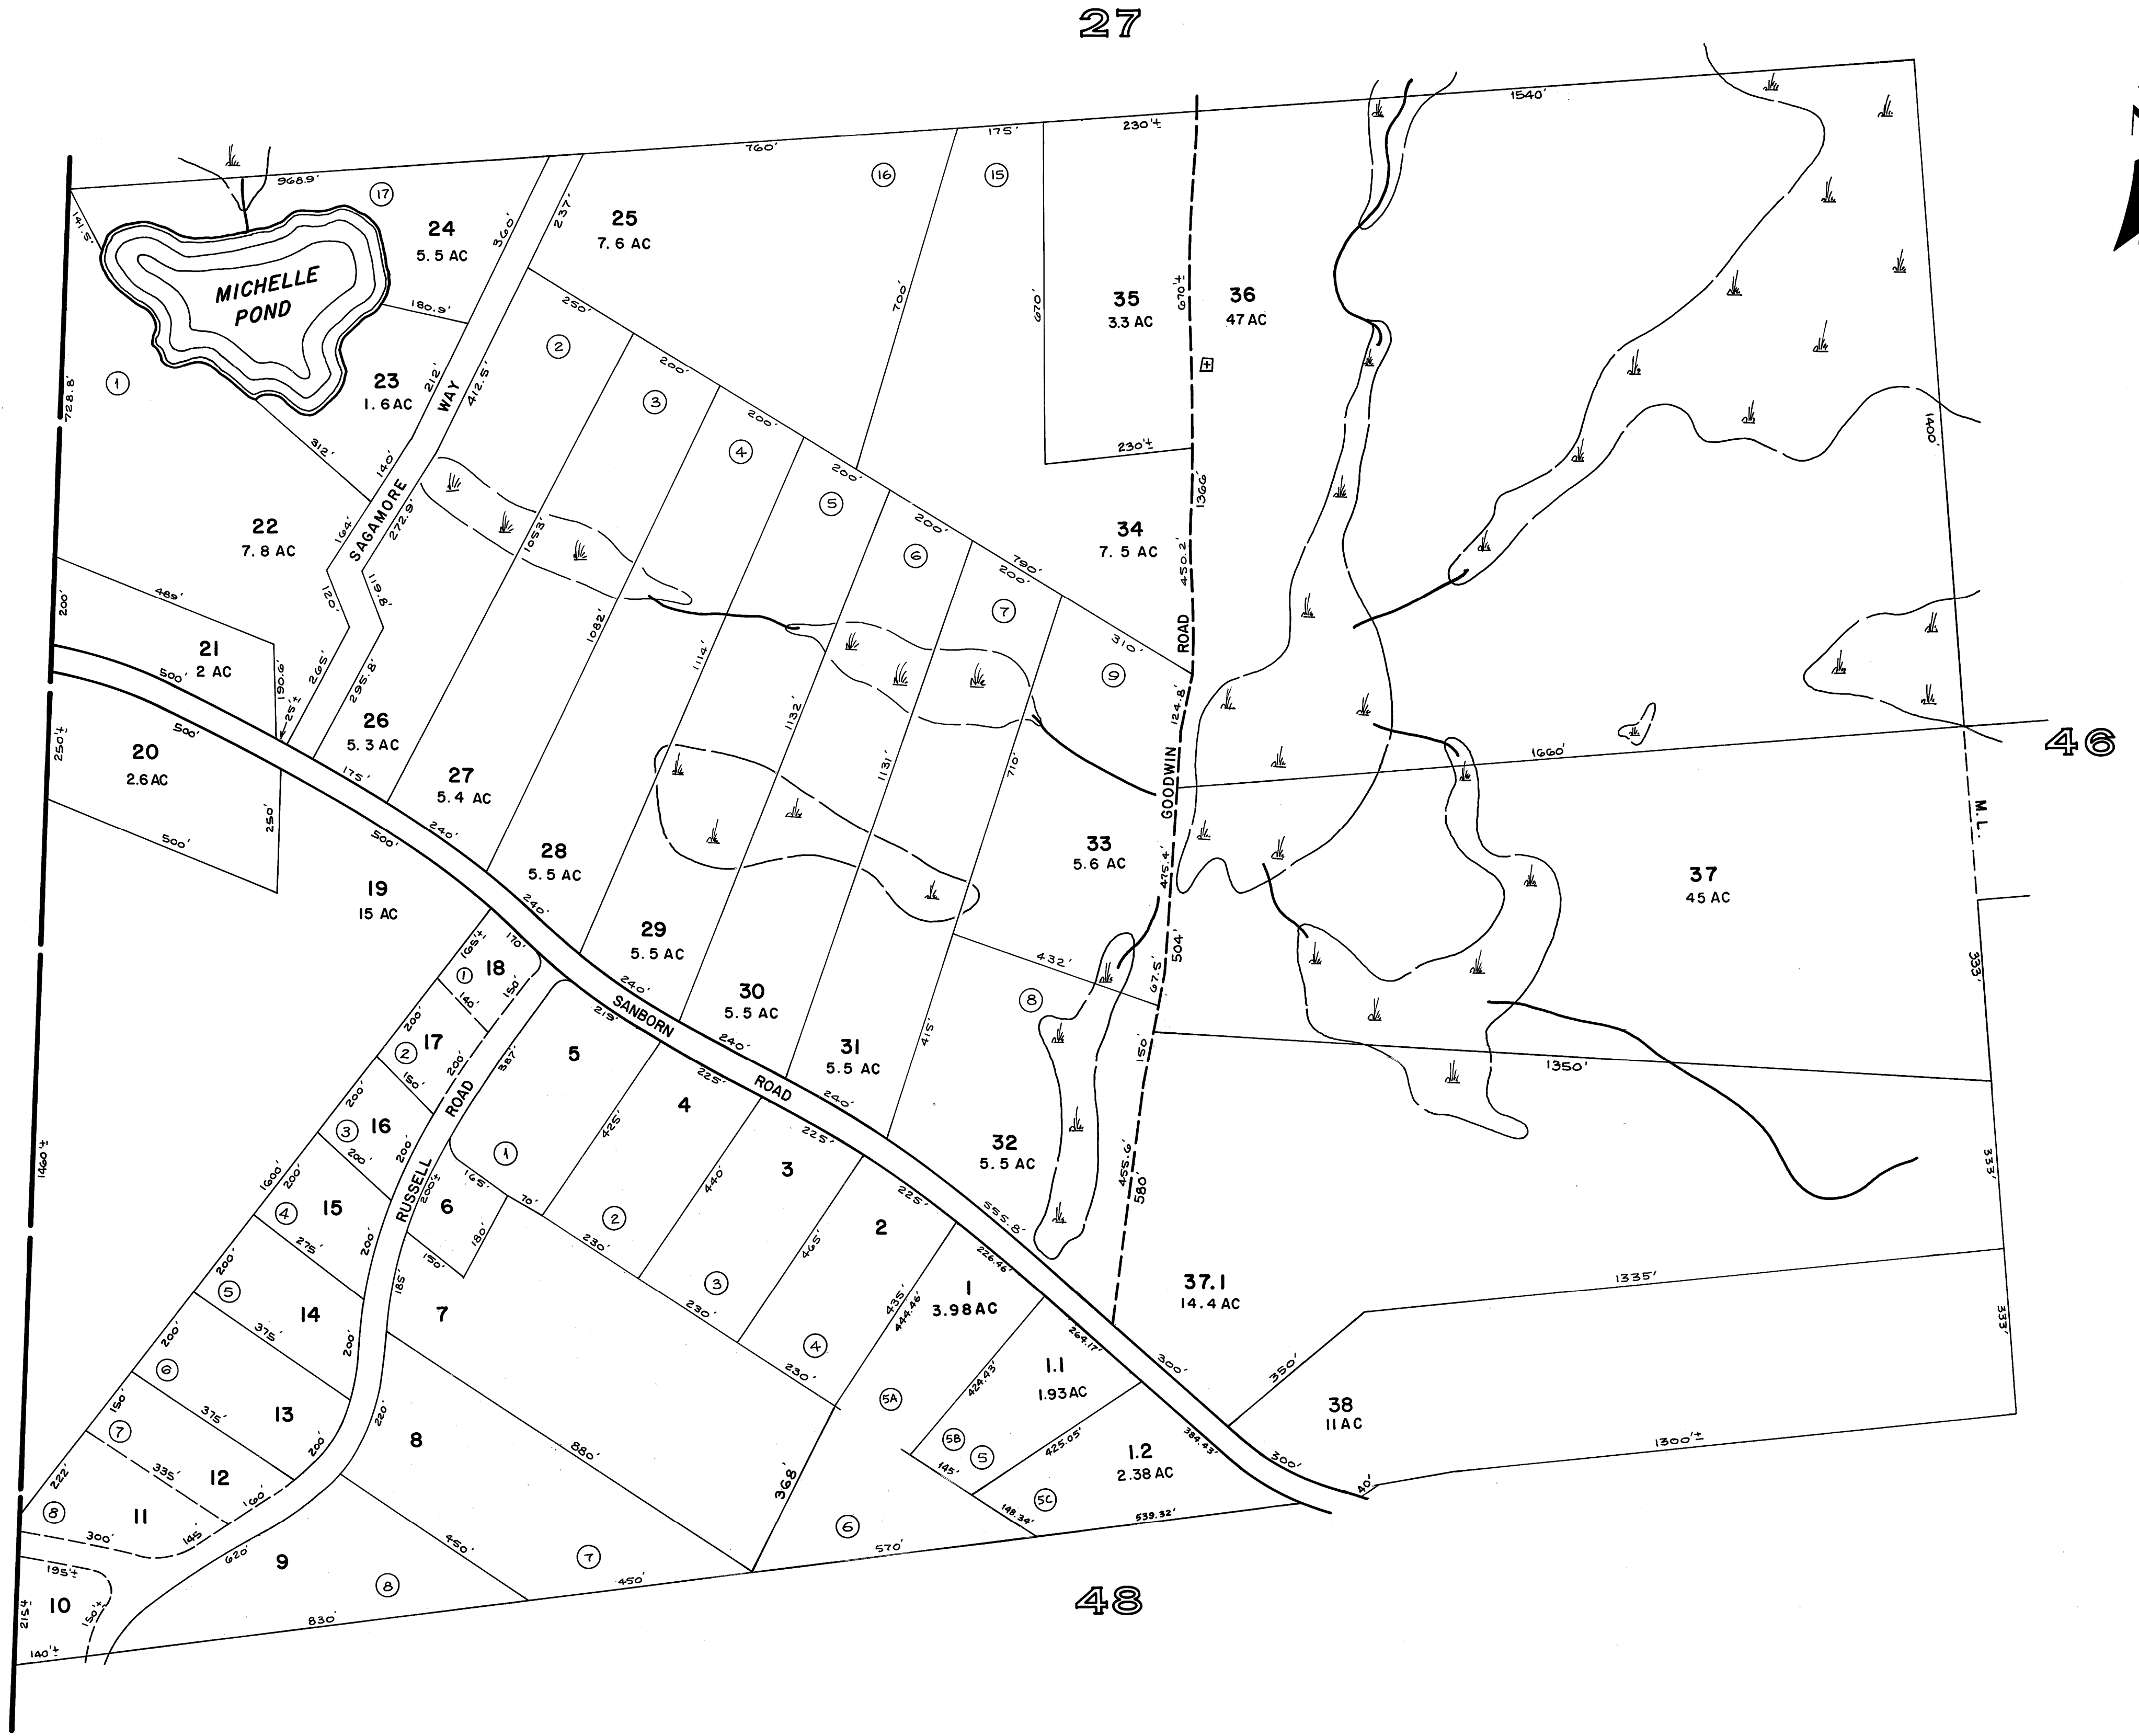

WAKEFIELD, N.H.

FOR ASSESSMENT PURPOSES ONLY
NOT FOR PROPERTY CONVEYANCES

PREPARED BY PHOTOGRAMMETRIC METHODS BY
JOHN E. O'DONNELL & ASSOCIATES
AUBURN, MAINE
1977

LEGEND
ADJACENT SHEET NO.
COMMON OWNERSHIP
DEVELOPMENT LOT NO.
SCALED DIMENSION

12
OR
±

PROPERTY MAP
NEWFIELD
MAINE

SCALE IN FEET
0 200 400

47