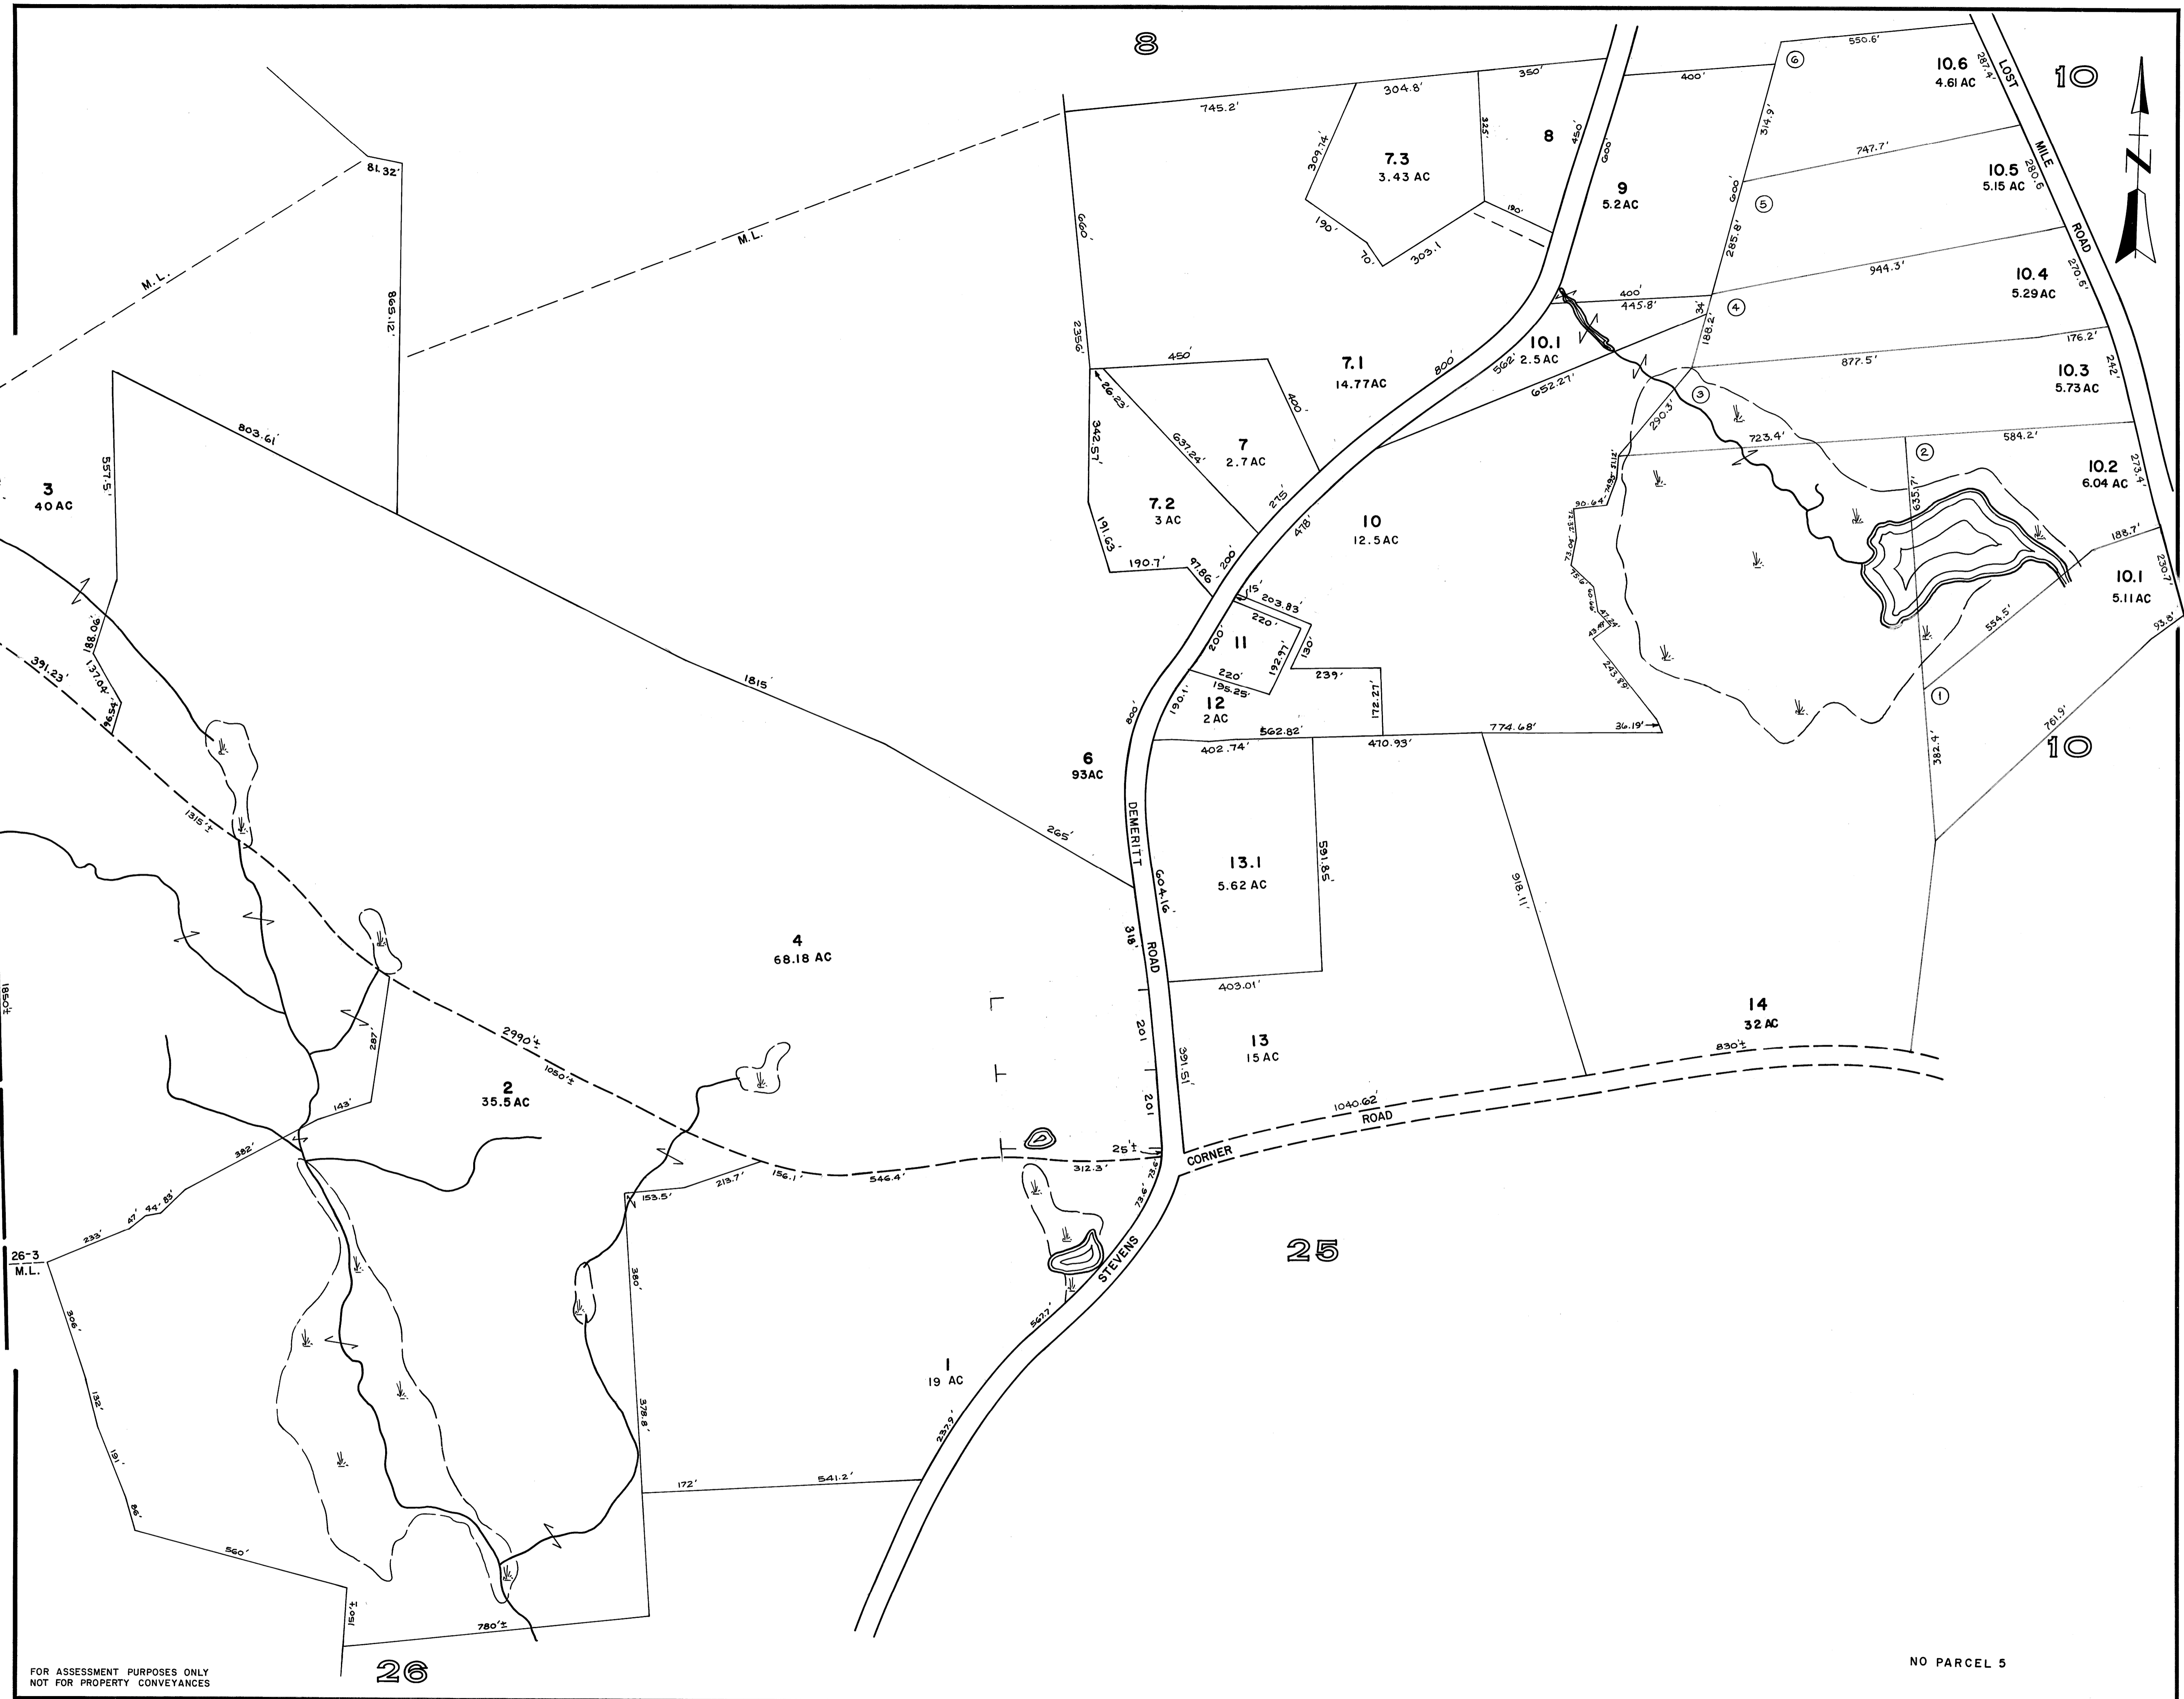

WAKEFIELD, N. H.

FOR ASSESSMENT PURPOSES ONLY
NOT FOR PROPERTY CONVEYANCES

PREPARED BY PHOTOGRAMMETRIC METHODS BY
JOHN E. O'DONNELL & ASSOCIATES
AUBURN, MAINE
1977

LEGEND
ADJACENT SHEET NO.
COMMON OWNERSHIP
DEVELOPMENT LOT NO.
SCALED DIMENSION

12
OR
±

PROPERTY MAP
NEWFIELD
MAINE

SCALE IN FEET
0 200 400

9