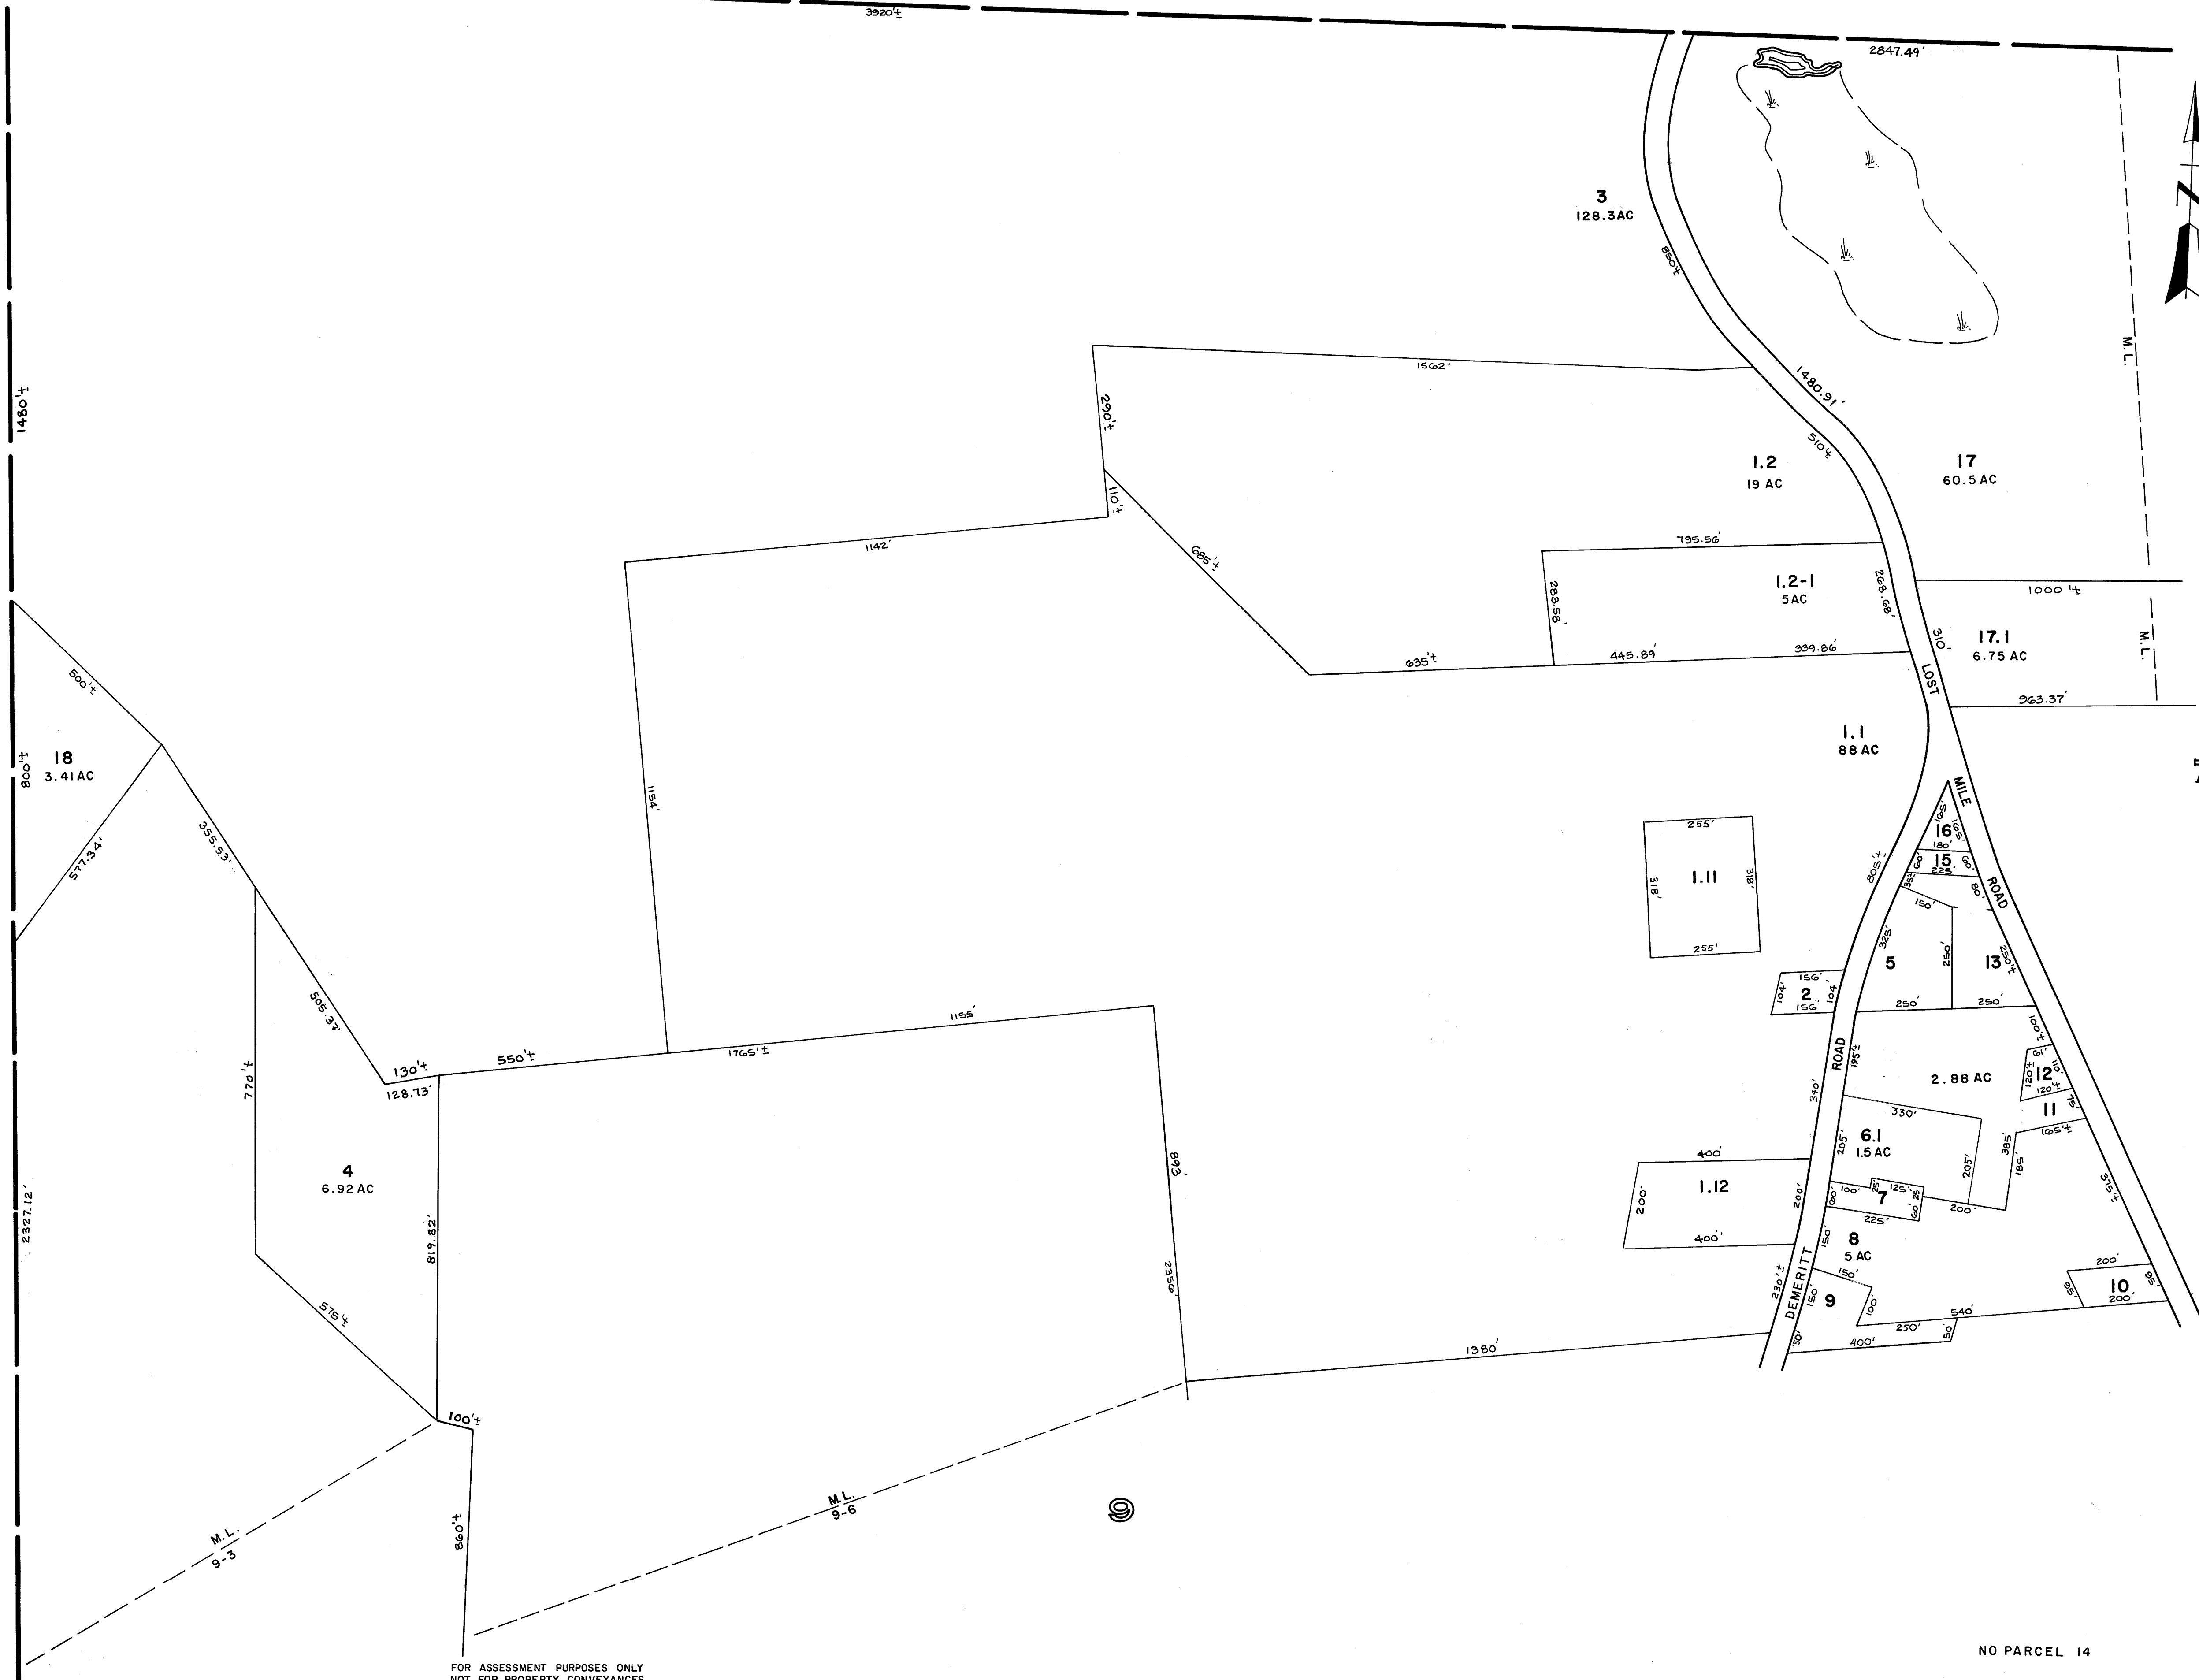

PARSONSFIELD

WAKEFIELD, N.H.

FOR ASSESSMENT PURPOSES ONLY
NOT FOR PROPERTY CONVEYANCES

NO PARCEL 14

PREPARED BY PHOTOGRAMMETRIC METHODS BY
JOHN E. O'DONNELL & ASSOCIATES
AUBURN, MAINE
1977

LEGEND
ADJACENT SHEET NO. 12
COMMON OWNERSHIP OR
DEVELOPMENT LOT NO. 2
SCALED DIMENSION ±

PROPERTY MAP
NEWFIELD
MAINE

8