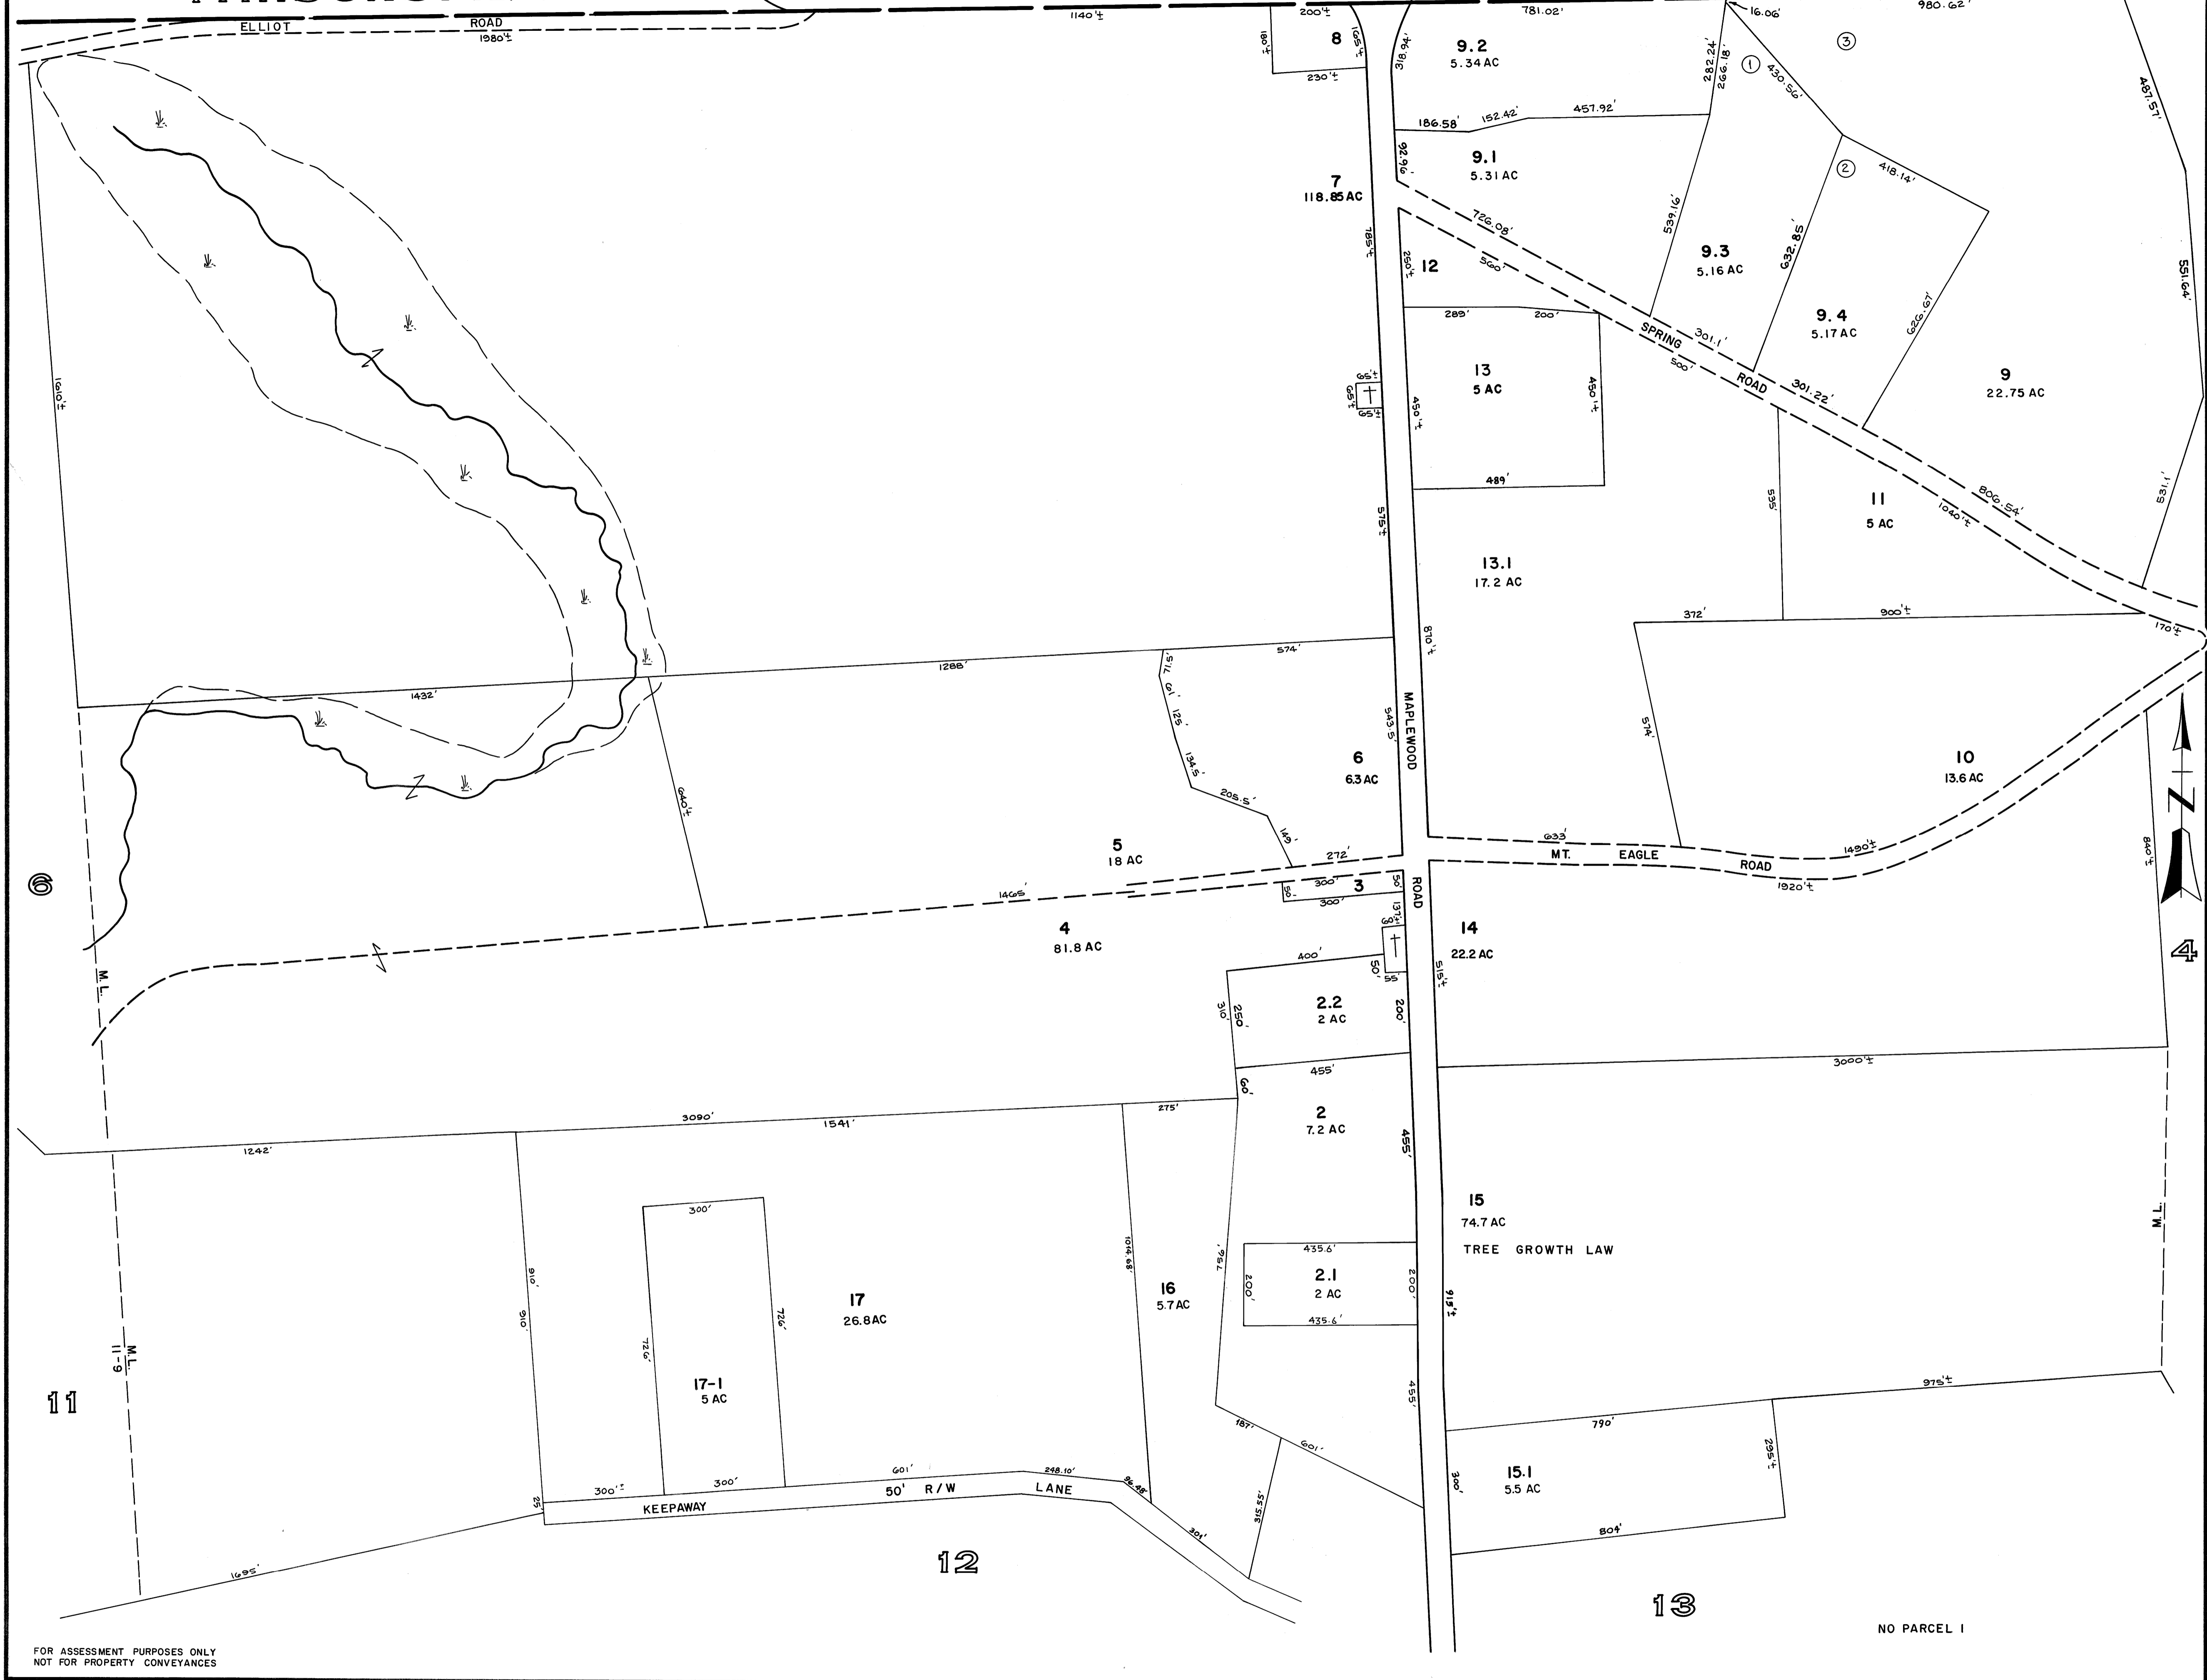

PARSONSFIELD

FOR ASSESSMENT PURPOSES ONLY
NOT FOR PROPERTY CONVEYANCES

PREPARED BY PHOTOGRAMMETRIC METHODS BY
JOHN E. O'DONNELL & ASSOCIATES
AUBURN, MAINE
1977

LEGEND
ADJACENT SHEET NO.
COMMON OWNERSHIP
DEVELOPMENT LOT NO.
SCALED DIMENSION

12
OR
②
±

PROPERTY MAP
NEWFIELD
MAINE

SCALE IN FEET
0 200 400

5