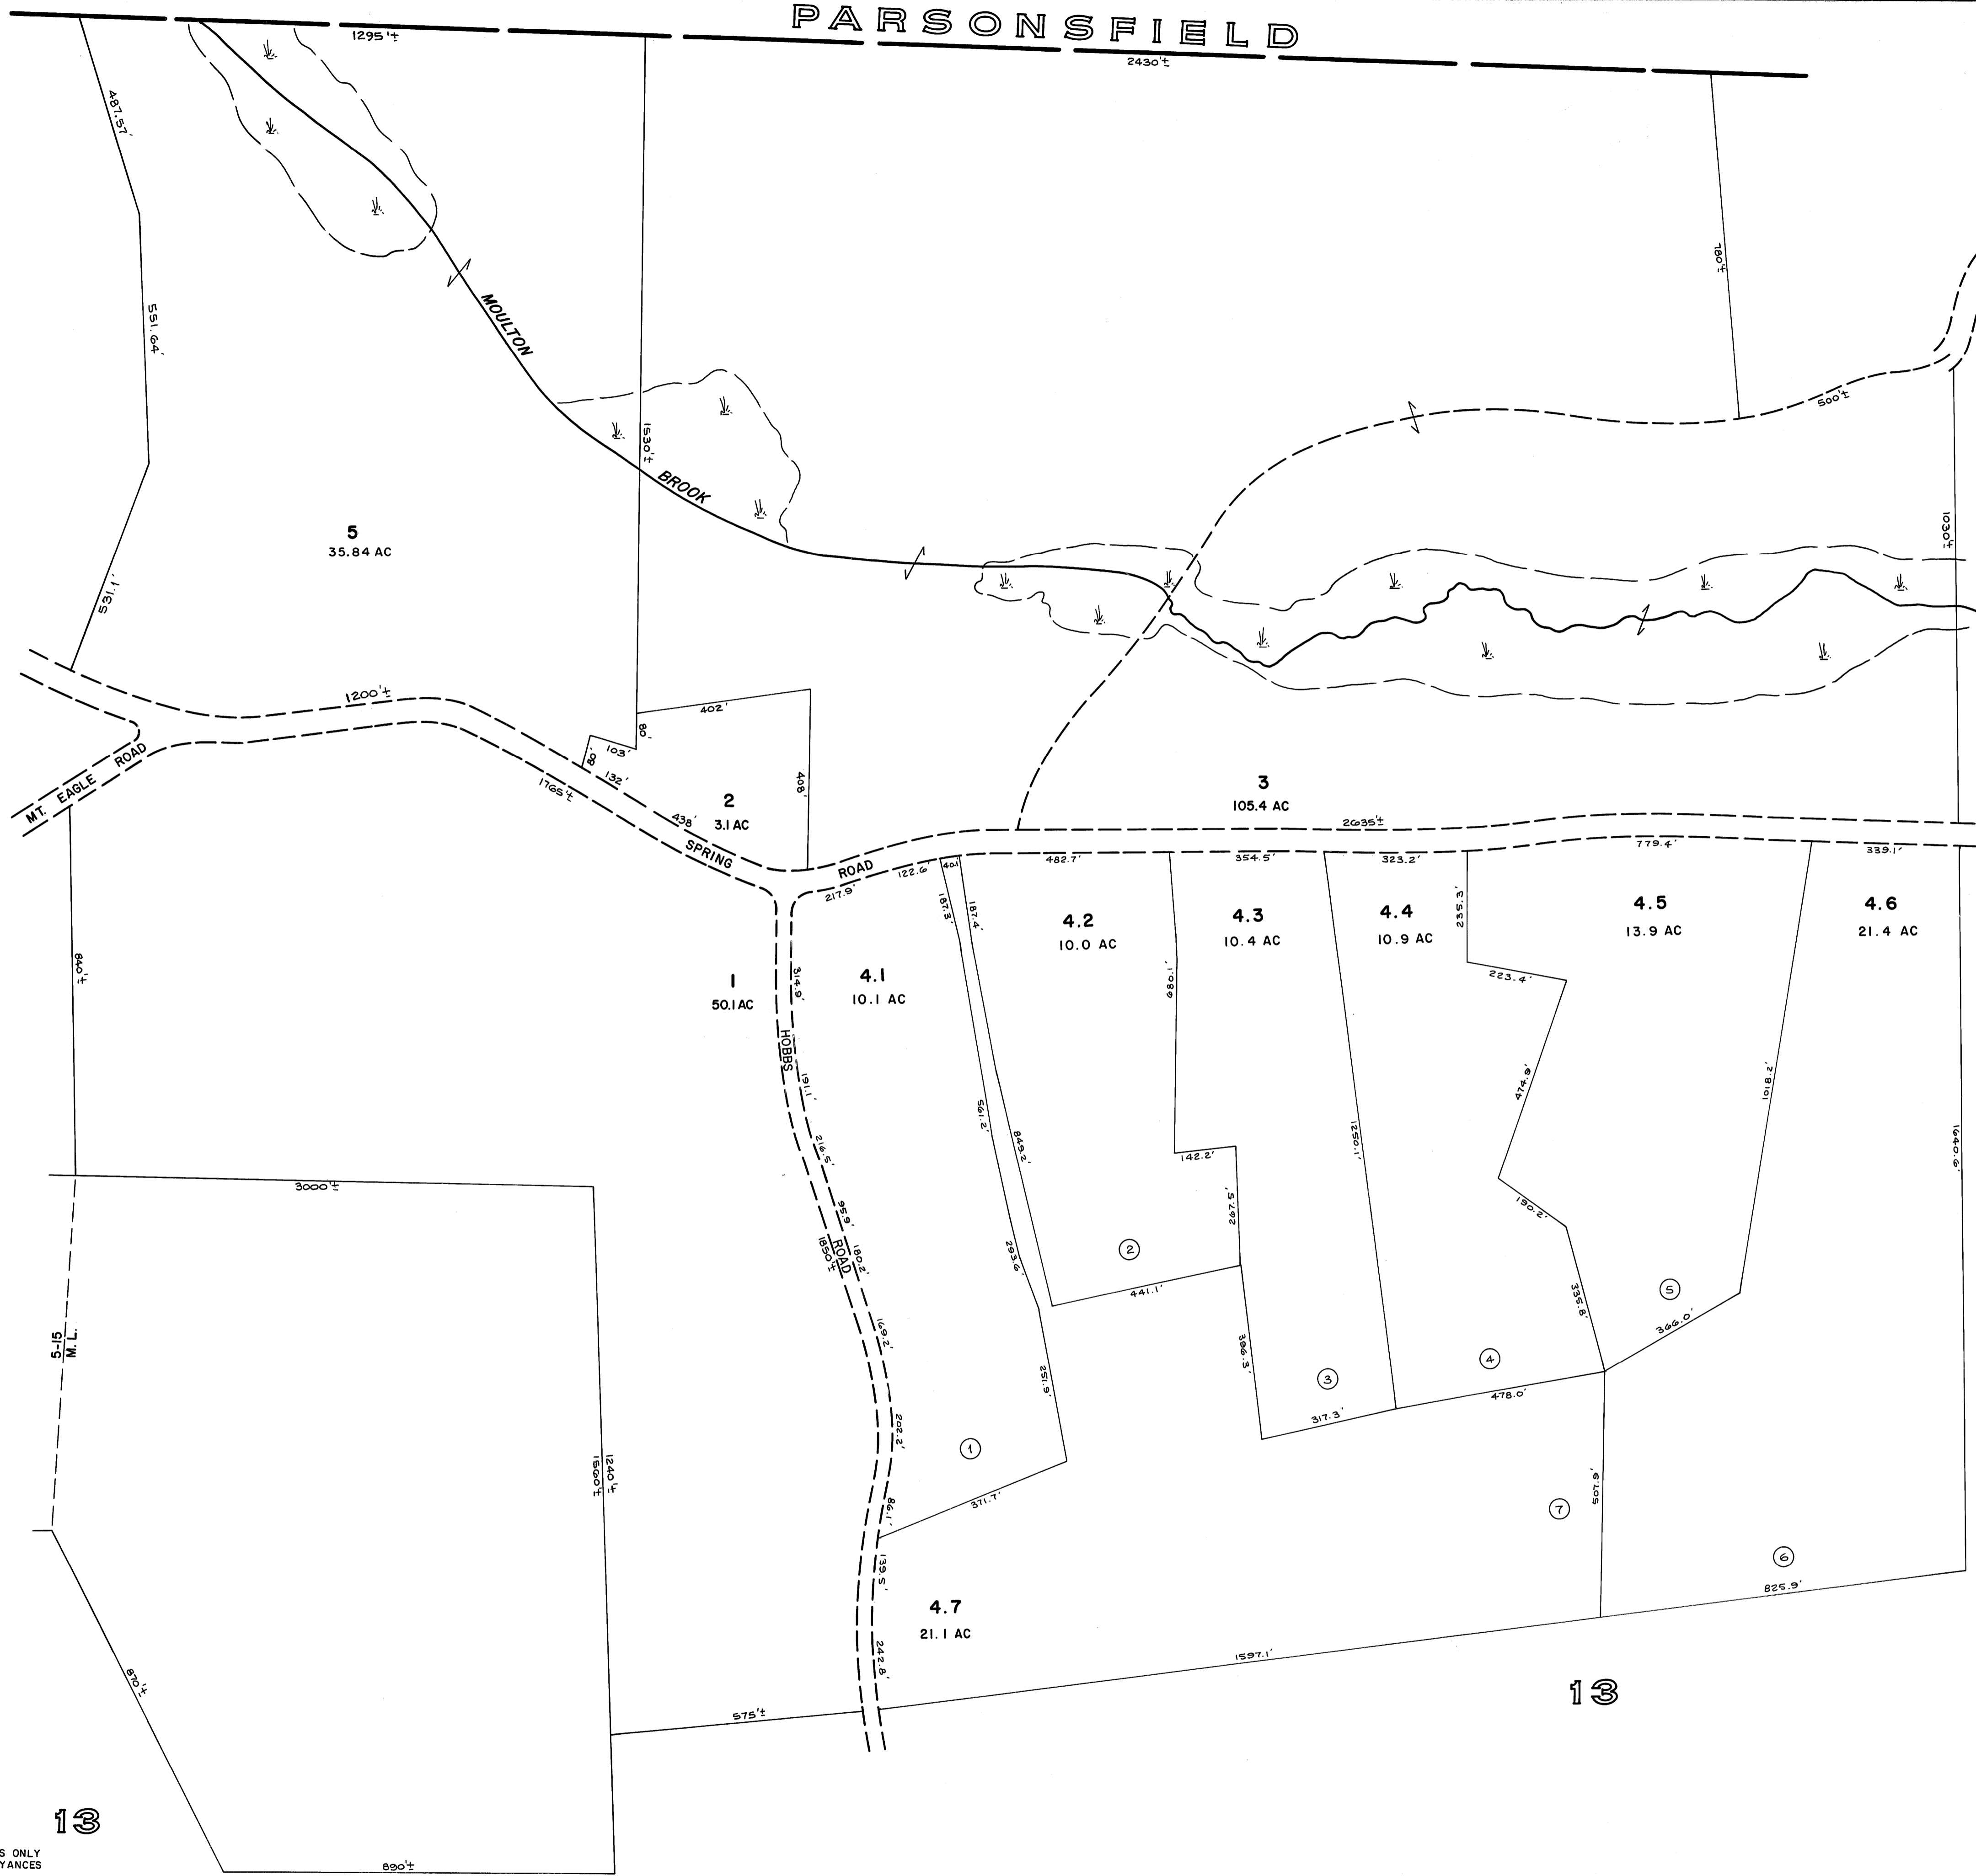

PARSONSFIELD

5

5

13

13

FOR ASSESSMENT PURPOSES ONLY
NOT FOR PROPERTY CONVEYANCES

PREPARED BY PHOTOGRAMMETRIC METHODS BY
JOHN E. O'DONNELL & ASSOCIATES
AUBURN, MAINE
1977

LEGEND
ADJACENT SHEET NO.
COMMON OWNERSHIP
DEVELOPMENT LOT NO.
SCALED DIMENSION

12
OR
2
±

PROPERTY MAP
NEWFIELD
MAINE

SCALE IN FEET
0 200 400

4