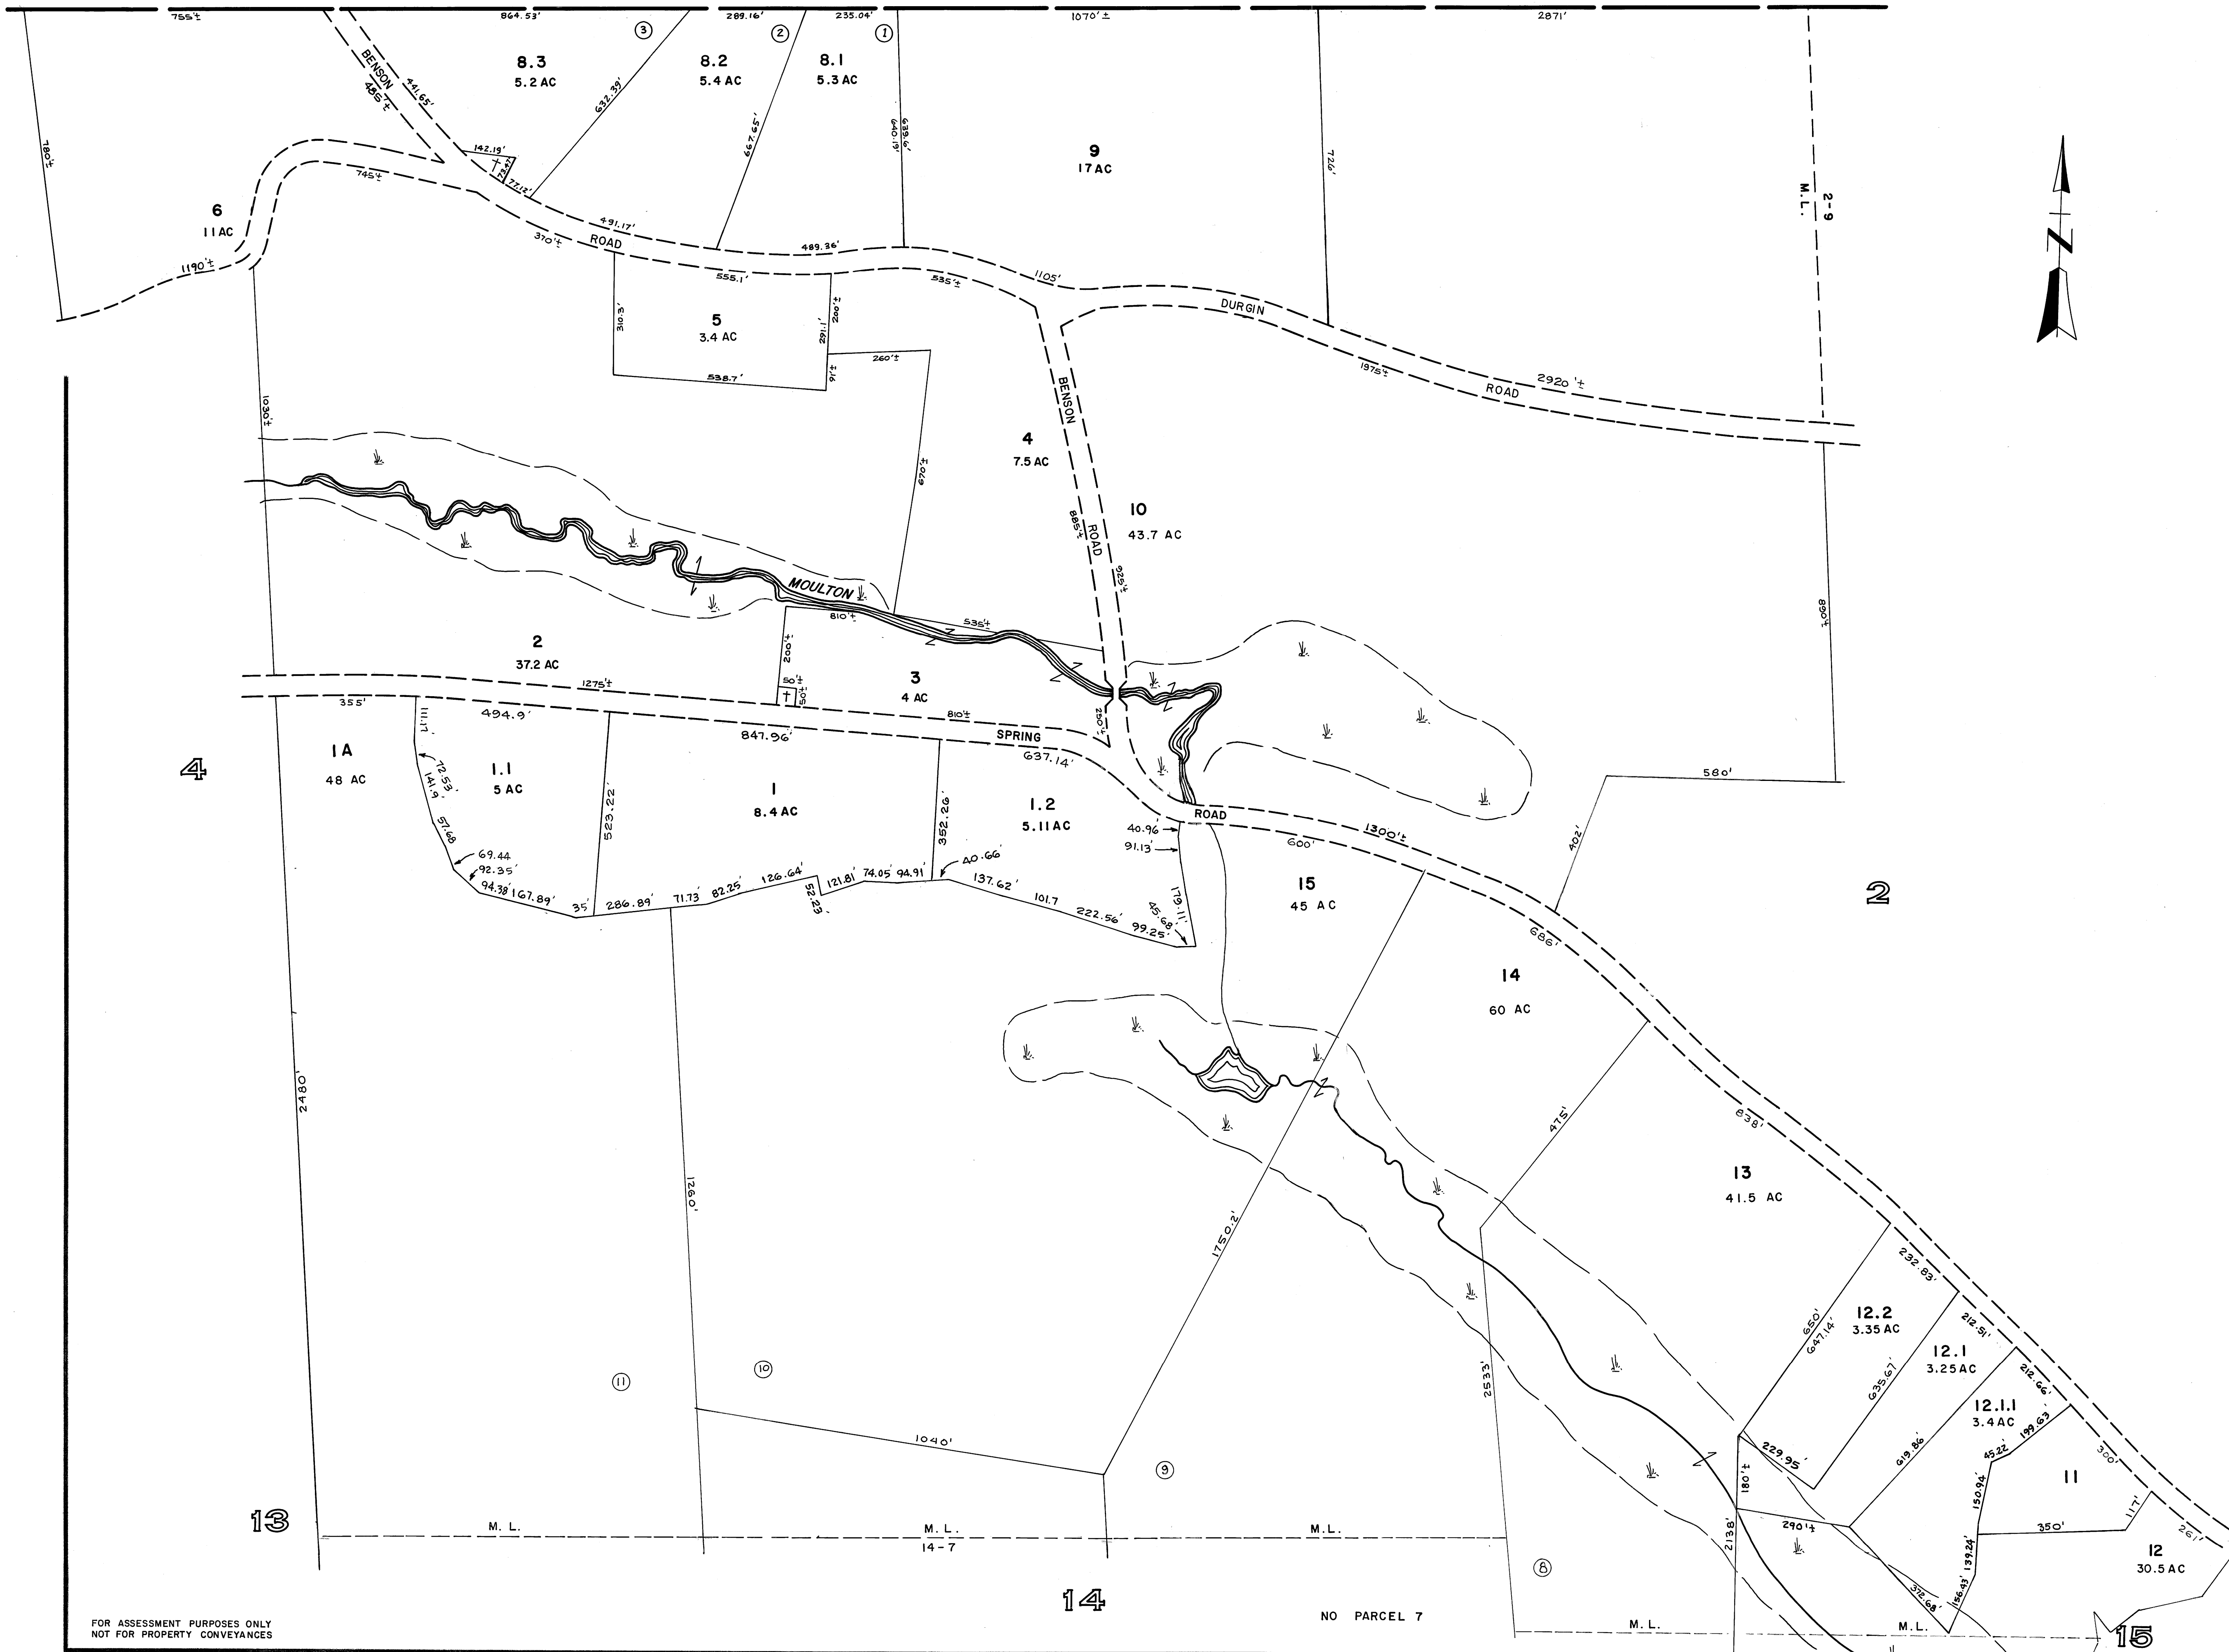

PARSONSFIELD

FOR ASSESSMENT PURPOSES ONLY
NOT FOR PROPERTY CONVEYANCES

PREPARED BY PHOTOGRAMMETRIC METHODS BY
JOHN E. O'DONNELL & ASSOCIATES
AUBURN, MAINE
1977

LEGEND
ADJACENT SHEET NO.
COMMON OWNERSHIP
DEVELOPMENT LOT NO.
SCALED DIMENSION

12
OR
2
±

PROPERTY MAP
NEWFIELD
MAINE

SCALE IN FEET
0 200 400