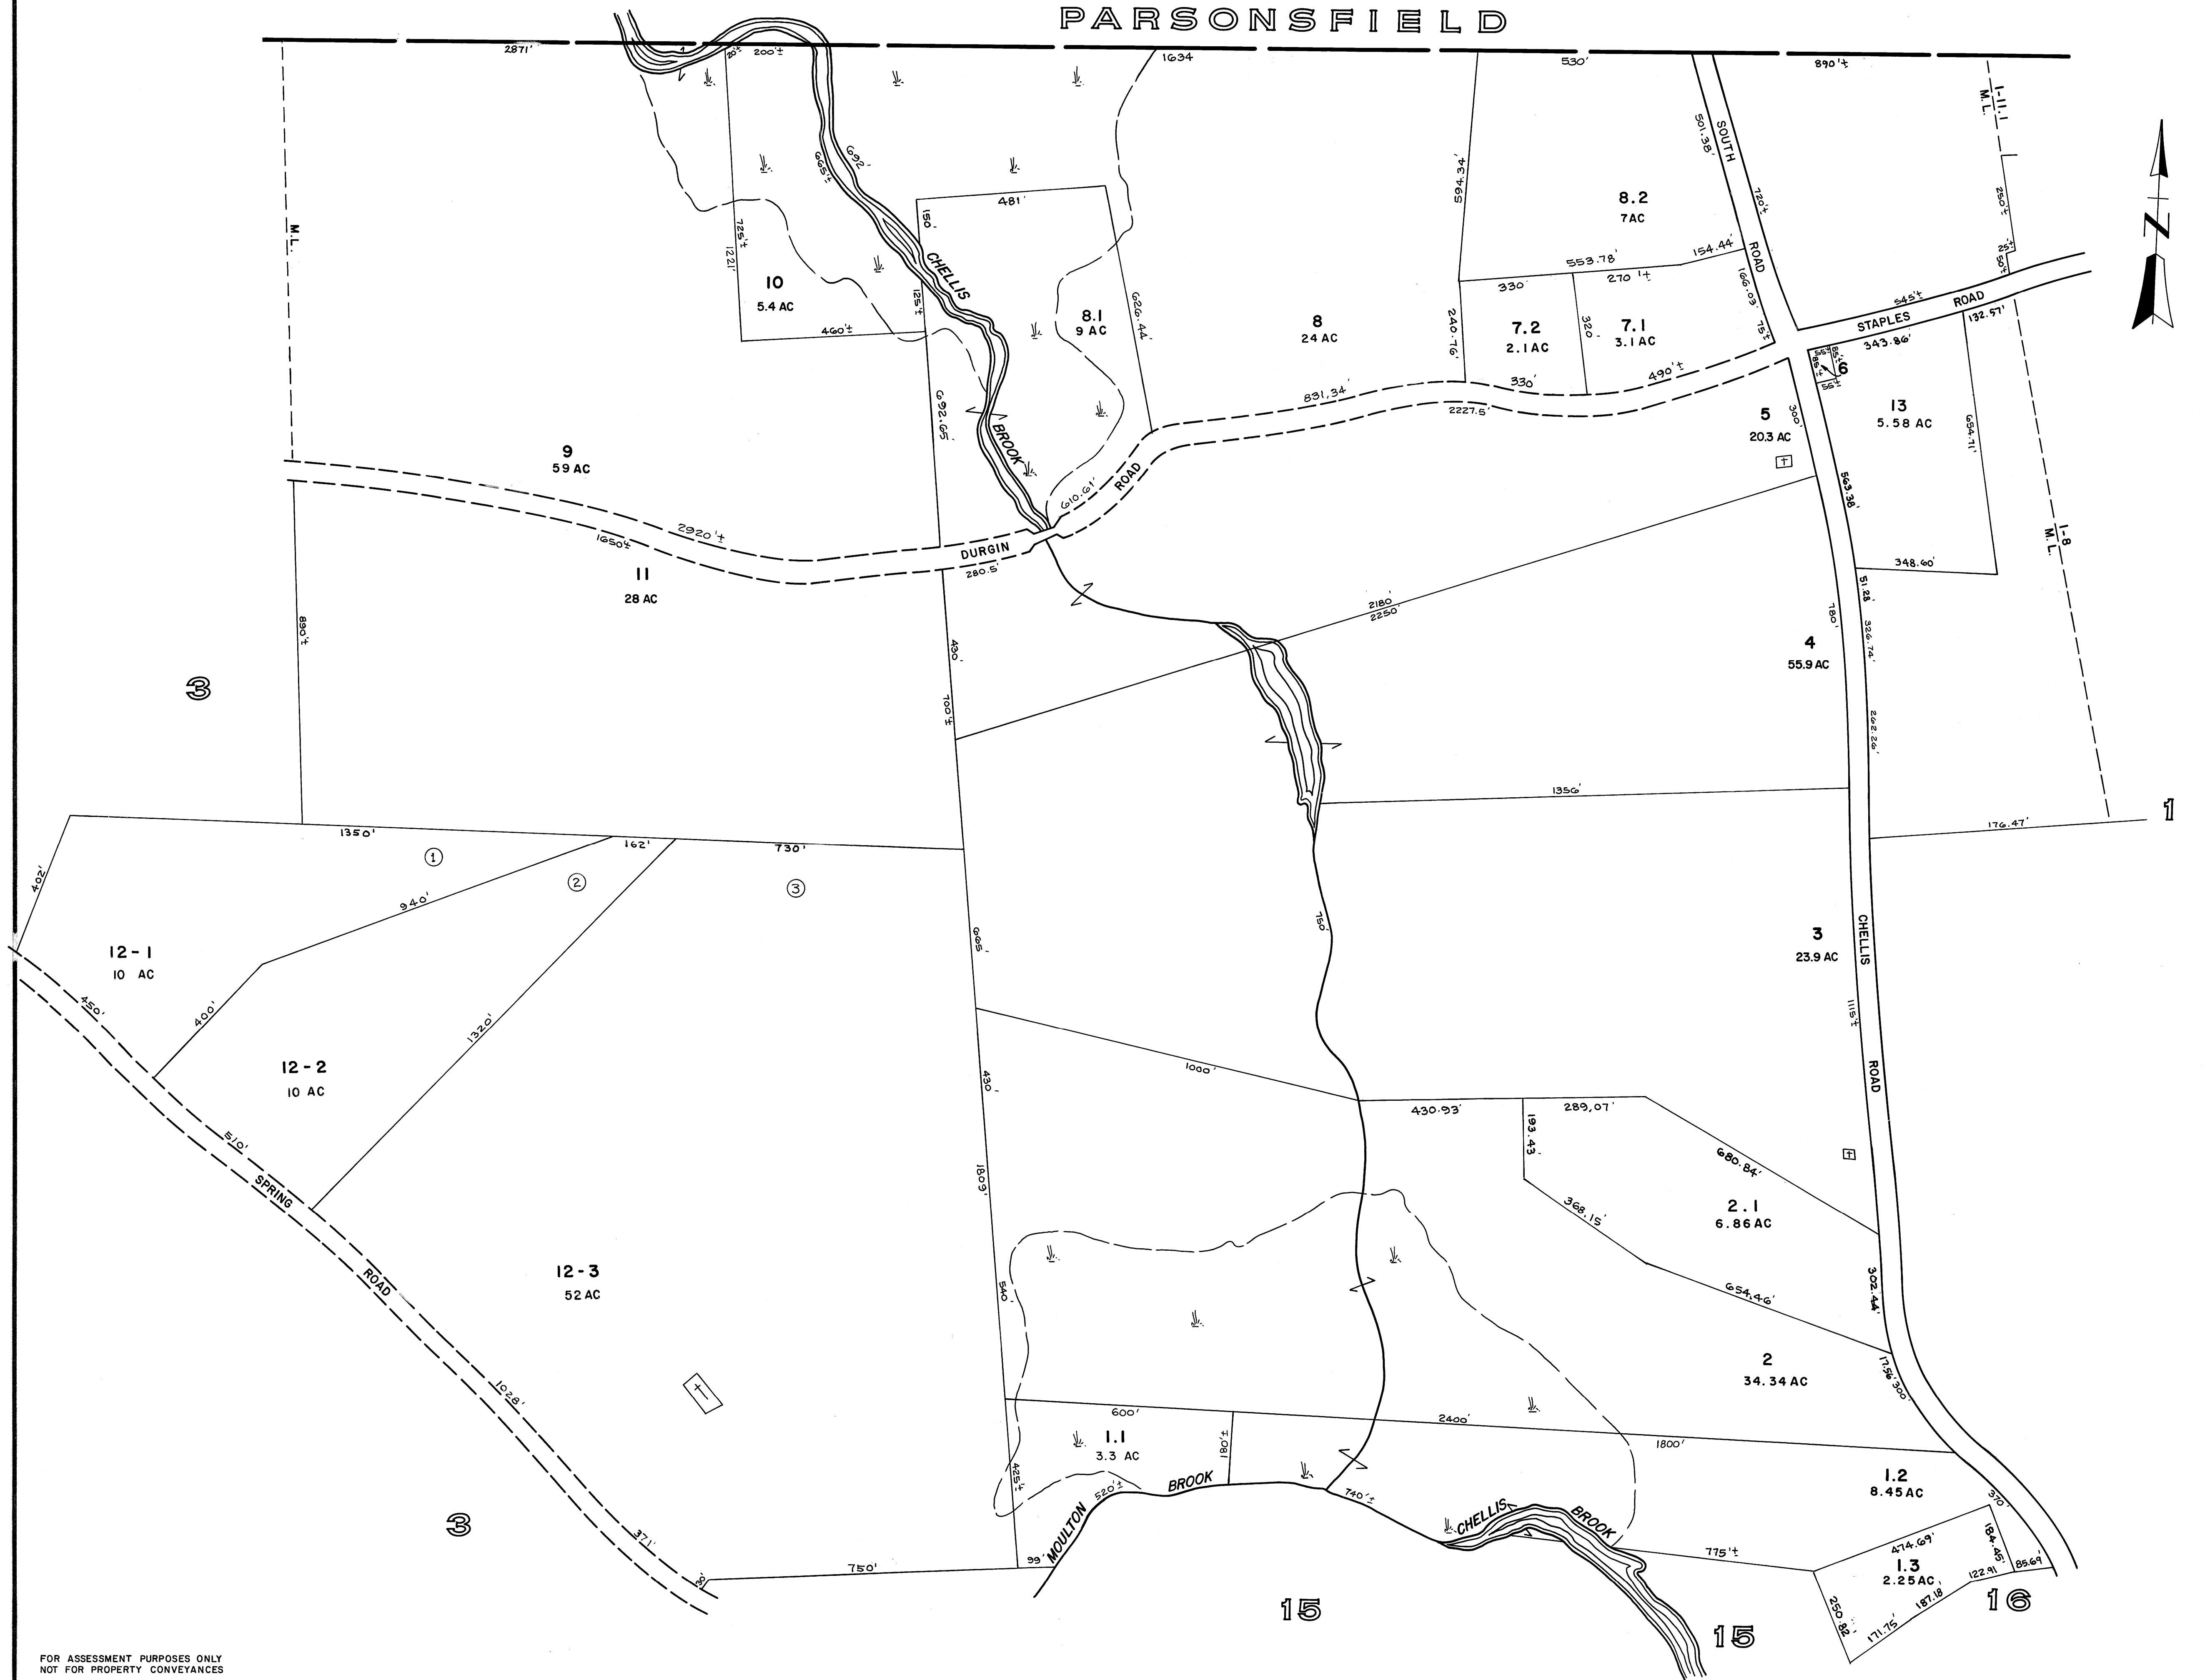

PARSONSFIELD

FOR ASSESSMENT PURPOSES ONLY
NOT FOR PROPERTY CONVEYANCES

PREPARED BY PHOTOGRAMMETRIC METHODS BY
JOHN E. O'DONNELL & ASSOCIATES
AUBURN, MAINE
1977

LEGEND
ADJACENT SHEET NO.
COMMON OWNERSHIP
DEVELOPMENT LOT NO.
SCALED DIMENSION

PROPERTY MAP
NEWFIELD
MAINE

SCALE IN FEET
0 200 400

MAKPEACE P-1059